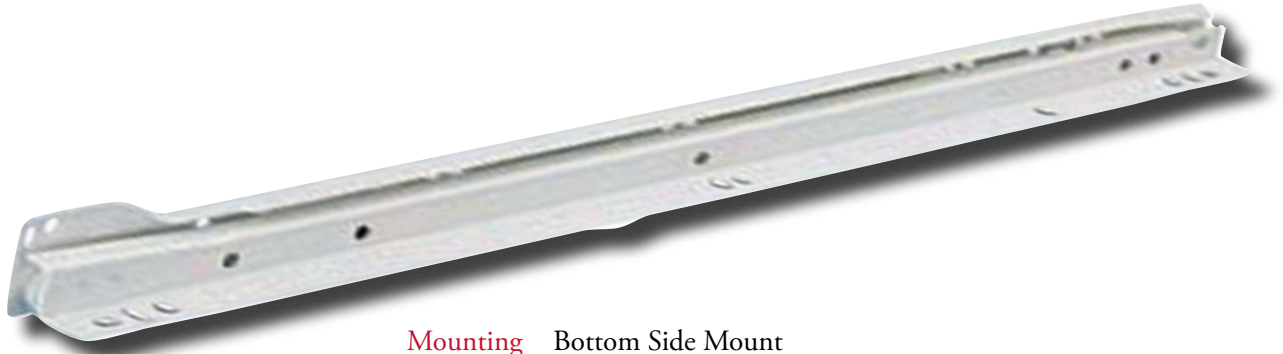

318 Drawer Slide Spec Sheet

Value European Epoxy 75LBS CAPACITY

- Mounting** Bottom Side Mount
- Slide Clearance** 12.7mm
- Height** 37mm
- Loading** 75 Pounds
- Size** 10, 12, 14", 16", 18", 20", 22"
- Feature** Self Closing, 1.2mm Thickness, 32mm hole pattern
- Finish** Creamy White finish

Part #	Size	Case	4+Cases	10+cases
318.12.10	12"	\$.73	\$.62	\$.57
318.14.10	14"	.85	.72	.66
318.16.10	16"	.97	.82	.76
318.18.10	18"	1.09	.92	.86
318.20.10	20"	1.21	1.02	.95
318.22.10	22"	1.33	1.12	1.04