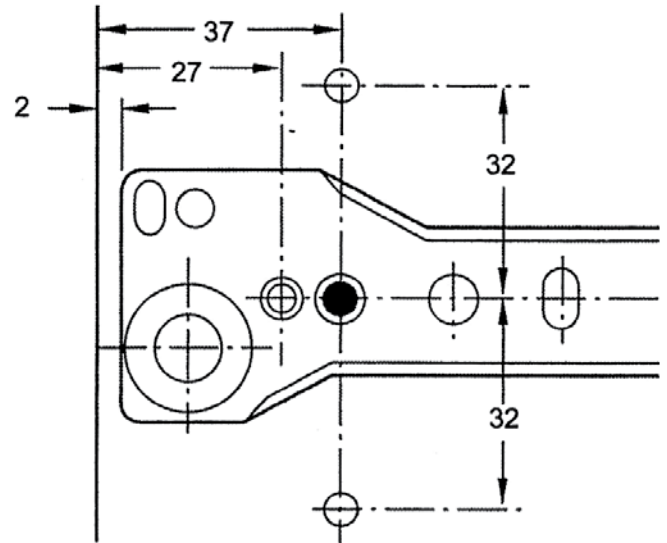

318 Drawer Slide Spec Sheet

Value European Epoxy 75LBS CAPACITY

- Mounting** Bottom Side Mount
- Slide Clearance** 12.7mm
- Height** 37mm
- Loading** 75 Pounds
- Size** 10, 12, 14", 16", 18", 20", 22"
- Feature** Self Closing, 1.2mm Thickness, 32mm hole pattern
- Finish** Creamy White finish

Part #	Size	Case	4+Cases	10+cases
318.12.10	12"	\$.73	\$.62	\$.57
318.14.10	14"	.85	.72	.66
318.16.10	16"	.97	.82	.76
318.18.10	18"	1.09	.92	.86
318.20.10	20"	1.21	1.02	.95
318.22.10	22"	1.33	1.12	1.04