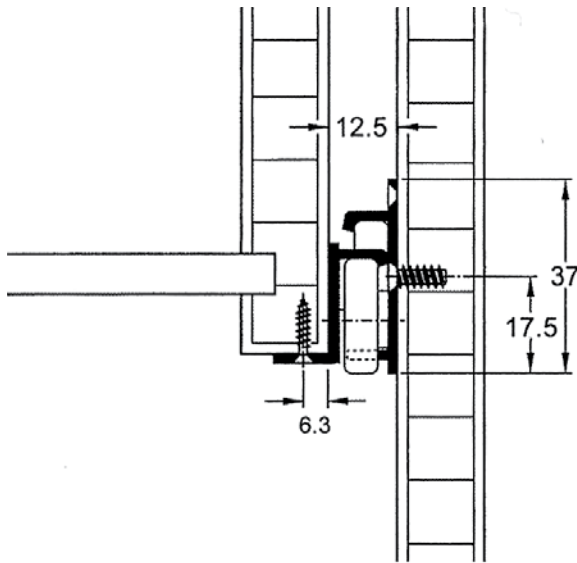

318 Drawer Slide Spec Sheet

Value European Epoxy 75LBS CAPACITY

- Mounting** Bottom Side Mount
- Slide Clearance** 12.7mm
- Height** 37mm
- Loading** 75 Pounds
- Size** 10, 12, 14", 16", 18", 20", 22"
- Feature** Self Closing, 1.2mm Thickness, 32mm hole pattern
- Finish** Creamy White finish

Part #	Size	Case	4+Cases	10+cases
318.12.10	12"	\$.73	\$.62	\$.57
318.14.10	14"	.85	.72	.66
318.16.10	16"	.97	.82	.76
318.18.10	18"	1.09	.92	.86
318.20.10	20"	1.21	1.02	.95
318.22.10	22"	1.33	1.12	1.04