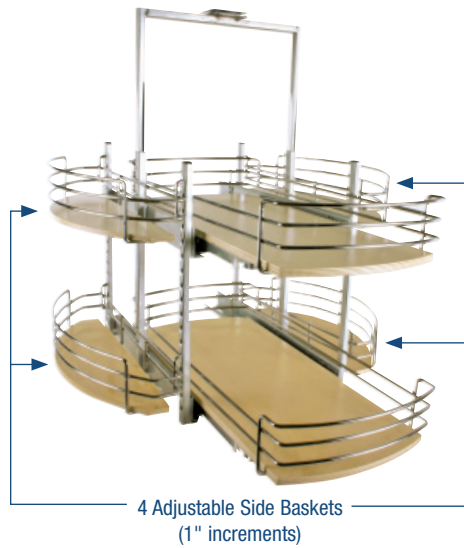

Technical Specification Sheet

SDS-FR-28-CW

Post Height Range

25"
[635mm]
to
30"
[762mm]

SDS-KD-28-CW

Wood Lazy Susan Drawer Systems

- KV® full-extension, In-Line™ undermount slides fitted with soft-close technology
- Heavy gauge chrome-plated wire
- 1/2" thick, multi-ply shelf platforms with UV-cured clear coat finish
- Birch veneer 1/2" shelf platforms

21" [533 mm] extension

SDS-FR-28-CW

20" [508 mm] extension

SDS-KD-28-CW

Full-Round Center Shelf
(for SDS-FR-28-CW)

Kidney-Shaped Center Shelf
(for SDS-KD-28-CW)

Side Basket
(for SDS-KD-28-CW
and SDS-FR-28-CW)

Stock #	Diameter A	B	C	D	Finish	Units per Carton	Weight per Carton
FULL-ROUND							
SDS-FR-28-CW	28" [711mm]	-	-	-	Birch	1*	70 lbs. [31.75 kg.]
KIDNEY-SHAPED							
SDS-KD-28-CW	28" [711mm]	21" [533mm]	7" [178 mm]	5" [127 mm]	Birch	1*	70 lbs. [31.75 kg.]