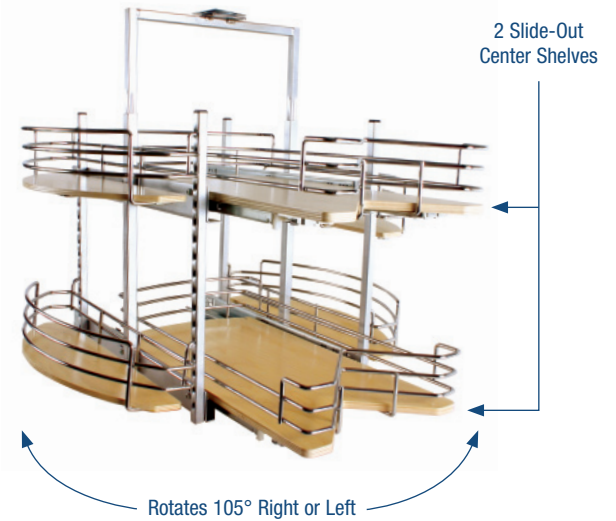

Technical Specification Sheet

SDS-FR-28-CW

Post Height Range

25"
[635mm]
to
30"
[762mm]

SDS-KD-28-CW

Wood Lazy Susan Drawer Systems

- KV® full-extension, In-Line™ undermount slides fitted with soft-close technology
- Heavy gauge chrome-plated wire
- 1/2" thick, multi-ply shelf platforms with UV-cured clear coat finish
- Birch veneer 1/2" shelf platforms

21" [533 mm] extension

SDS-FR-28-CW

20" [508 mm] extension

SDS-KD-28-CW

Full-Round Center Shelf
(for SDS-FR-28-CW)

Kidney-Shaped Center Shelf
(for SDS-KD-28-CW)

Side Basket
(for SDS-KD-28-CW
and SDS-FR-28-CW)

Stock #	Diameter A	B	C	D	Finish	Units per Carton	Weight per Carton
FULL-ROUND							
SDS-FR-28-CW	28" [711mm]	-	-	-	Birch	1*	70 lbs. [31.75 kg.]
KIDNEY-SHAPED							
SDS-KD-28-CW	28" [711mm]	21" [533mm]	7" [178 mm]	5" [127 mm]	Birch	1*	70 lbs. [31.75 kg.]