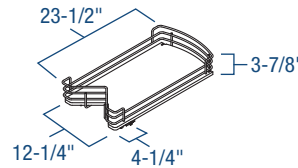

Technical Specification Sheet

SDS-FR-28-CW

Post Height Range

25"
[635mm]
to
30"
[762mm]

SDS-KD-28-CW

Wood Lazy Susan Drawer Systems

- KV® full-extension, In-Line™ undermount slides fitted with soft-close technology
- Heavy gauge chrome-plated wire
- 1/2" thick, multi-ply shelf platforms with UV-cured clear coat finish
- Birch veneer 1/2" shelf platforms

21" [533 mm] extension

SDS-FR-28-CW

20" [508 mm] extension

SDS-KD-28-CW

Full-Round Center Shelf
(for SDS-FR-28-CW)

Kidney-Shaped Center Shelf
(for SDS-KD-28-CW)

Side Basket
(for SDS-KD-28-CW
and SDS-FR-28-CW)

Stock #	Diameter A	B	C	D	Finish	Units per Carton	Weight per Carton
FULL-ROUND							
SDS-FR-28-CW	28" [711mm]	-	-	-	Birch	1*	70 lbs. [31.75 kg.]
KIDNEY-SHAPED							
SDS-KD-28-CW	28" [711mm]	21" [533mm]	7" [178 mm]	5" [127 mm]	Birch	1*	70 lbs. [31.75 kg.]