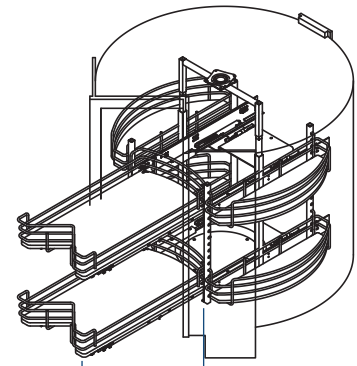

Technical Specification Sheet

SDS-FR-28-CW

Post Height Range

25"
[635mm]
to
30"
[762mm]

SDS-KD-28-CW

Wood Lazy Susan Drawer Systems

- KV® full-extension, In-Line™ undermount slides fitted with soft-close technology
- Heavy gauge chrome-plated wire
- 1/2" thick, multi-ply shelf platforms with UV-cured clear coat finish
- Birch veneer 1/2" shelf platforms

21" [533 mm] extension

SDS-FR-28-CW

20" [508 mm] extension

SDS-KD-28-CW

Full-Round Center Shelf
(for SDS-FR-28-CW)

Kidney-Shaped Center Shelf
(for SDS-KD-28-CW)

Side Basket
(for SDS-KD-28-CW
and SDS-FR-28-CW)

Stock #	Diameter A	B	C	D	Finish	Units per Carton	Weight per Carton
FULL-ROUND							
SDS-FR-28-CW	28" [711mm]	-	-	-	Birch	1*	70 lbs. [31.75 kg.]
KIDNEY-SHAPED							
SDS-KD-28-CW	28" [711mm]	21" [533mm]	7" [178 mm]	5" [127 mm]	Birch	1*	70 lbs. [31.75 kg.]