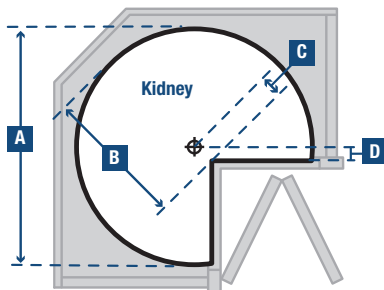

Technical Specification Sheet

SDS-FR-28-CW

Post Height Range

25"
[635mm]
to
30"
[762mm]

SDS-KD-28-CW

Wood Lazy Susan Drawer Systems

- KV® full-extension, In-Line™ undermount slides fitted with soft-close technology
- Heavy gauge chrome-plated wire
- 1/2" thick, multi-ply shelf platforms with UV-cured clear coat finish
- Birch veneer 1/2" shelf platforms

21" [533 mm] extension

SDS-FR-28-CW

20" [508 mm] extension

SDS-KD-28-CW

Full-Round Center Shelf
(for SDS-FR-28-CW)

Kidney-Shaped Center Shelf
(for SDS-KD-28-CW)

Side Basket
(for SDS-KD-28-CW
and SDS-FR-28-CW)

Stock #	Diameter A	B	C	D	Finish	Units per Carton	Weight per Carton
FULL-ROUND							
SDS-FR-28-CW	28" [711mm]	-	-	-	Birch	1*	70 lbs. [31.75 kg.]
KIDNEY-SHAPED							
SDS-KD-28-CW	28" [711mm]	21" [533mm]	7" [178 mm]	5" [127 mm]	Birch	1*	70 lbs. [31.75 kg.]