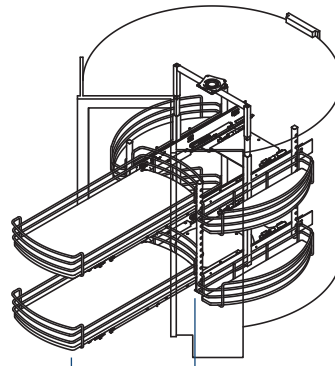

Technical Specification Sheet

SDS-FR-28-CW

Post Height Range

25"
[635mm]
to
30"
[762mm]

SDS-KD-28-CW

Wood Lazy Susan Drawer Systems

- KV® full-extension, In-Line™ undermount slides fitted with soft-close technology
- Heavy gauge chrome-plated wire
- 1/2" thick, multi-ply shelf platforms with UV-cured clear coat finish
- Birch veneer 1/2" shelf platforms

21" [533 mm] extension

SDS-FR-28-CW

20" [508 mm] extension

SDS-KD-28-CW

Full-Round Center Shelf
(for SDS-FR-28-CW)

Kidney-Shaped Center Shelf
(for SDS-KD-28-CW)

Side Basket
(for SDS-KD-28-CW
and SDS-FR-28-CW)

Stock #	Diameter A	B	C	D	Finish	Units per Carton	Weight per Carton
FULL-ROUND							
SDS-FR-28-CW	28" [711mm]	-	-	-	Birch	1*	70 lbs. [31.75 kg.]
KIDNEY-SHAPED							
SDS-KD-28-CW	28" [711mm]	21" [533mm]	7" [178 mm]	5" [127 mm]	Birch	1*	70 lbs. [31.75 kg.]