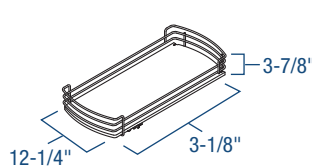

Technical Specification Sheet

SDS-FR-28-CW

Post Height Range

25"
[635mm]
to
30"
[762mm]

SDS-KD-28-CW

Wood Lazy Susan Drawer Systems

- KV® full-extension, In-Line™ undermount slides fitted with soft-close technology
- Heavy gauge chrome-plated wire
- 1/2" thick, multi-ply shelf platforms with UV-cured clear coat finish
- Birch veneer 1/2" shelf platforms

21" [533 mm] extension

SDS-FR-28-CW

20" [508 mm] extension

SDS-KD-28-CW

Full-Round Center Shelf
(for SDS-FR-28-CW)

Kidney-Shaped Center Shelf
(for SDS-KD-28-CW)

Side Basket
(for SDS-KD-28-CW
and SDS-FR-28-CW)

Stock #	Diameter A	B	C	D	Finish	Units per Carton	Weight per Carton
FULL-ROUND							
SDS-FR-28-CW	28" [711mm]	-	-	-	Birch	1*	70 lbs. [31.75 kg.]
KIDNEY-SHAPED							
SDS-KD-28-CW	28" [711mm]	21" [533mm]	7" [178 mm]	5" [127 mm]	Birch	1*	70 lbs. [31.75 kg.]